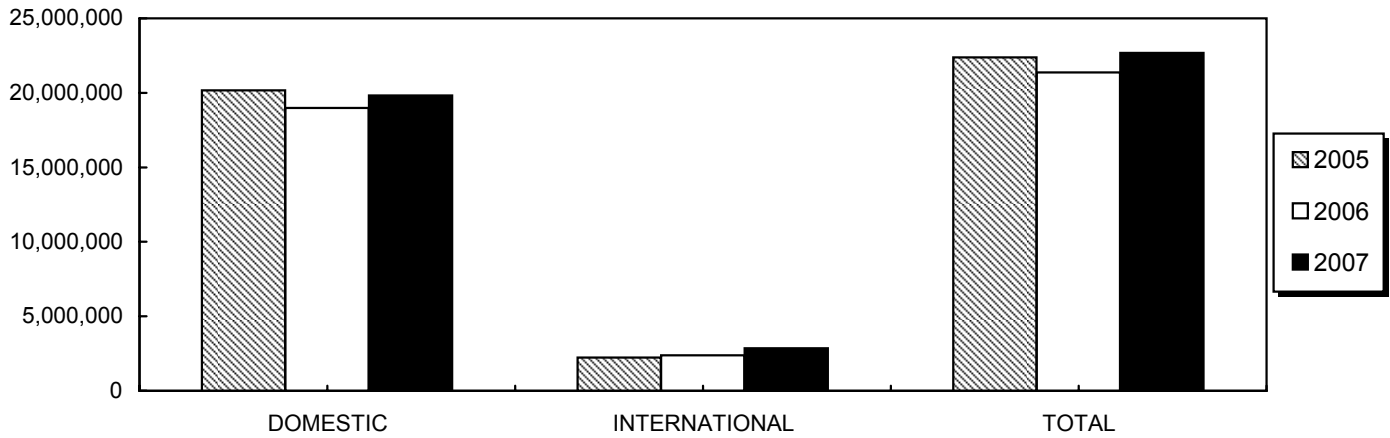

**GREATER FORT LAUDERDALE
FORT LAUDERDALE / HOLLYWOOD INTERNATIONAL AIRPORT**

TOTAL ARRIVING / DEPARTING PASSENGERS

		DOMESTIC PASSENGERS	INTERNATIONAL PASSENGERS	TOTAL PASSENGERS	
	2007	19,823,856	2,858,047	22,681,903	
	2006	18,995,410	2,374,377	21,369,787	
	2005	20,162,550	2,227,735	22,390,285	