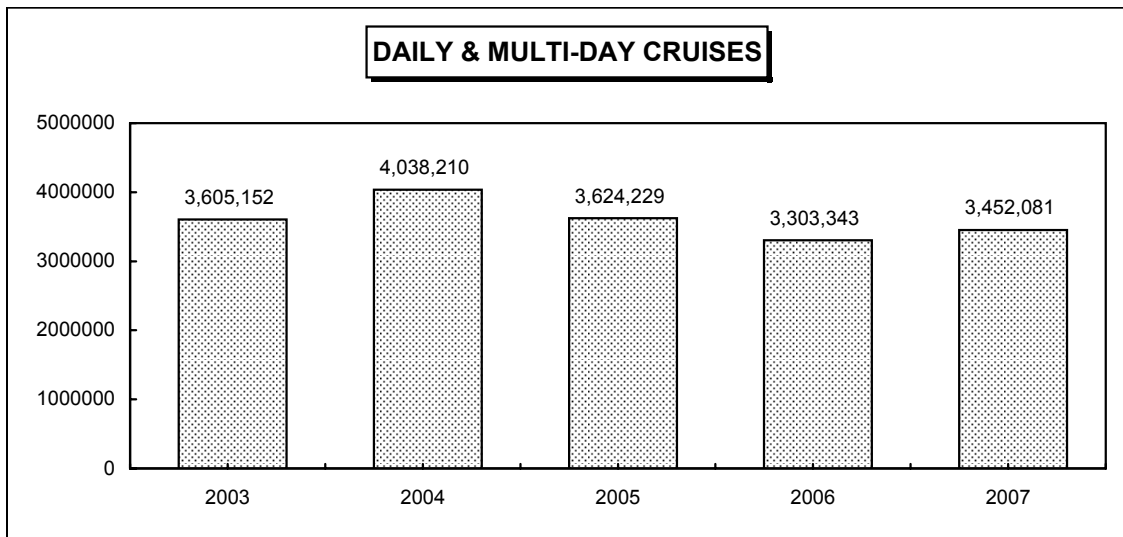

**GREATER FORT LAUDERDALE
PORT EVERGLADES TOTAL PASSENGER COUNTS**

<u>2006</u>	<u>DEBARKS</u>	<u>EMBARKS</u>	<u>IN-TRANSIT</u>	<u>TOTAL</u>	<u>2007</u>	<u>DEBARKS</u>	<u>EMBARKS</u>	<u>IN-TRANSIT</u>	<u>TOTAL</u>
Jan	217,172	211,599	6,297	435,068	Jan	211,779	205,204	7,194	424,177
Feb	188,504	186,942	4,673	380,119	Feb	180,696	180,146	4,286	365,128
Mar	202,740	204,669	434	407,843	Mar	218,079	219,767	5,065	442,911
Apr	189,428	187,084	2,617	379,129	Apr	182,100	181,494	4,403	367,997
May	82,111	81,848	584	164,543	May	87,924	87,947	2,204	178,075
Jun	76,476	78,021	0	154,497	Jun	81,271	83,723	477	165,471
Jul	94,670	93,017	0	187,687	Jul	102,846	101,356	1,258	205,460
Aug	66,982	66,760	0	133,742	Aug	87,683	85,394	3,714	176,791
Sep	59,058	61,140	0	120,198	Sep	71,017	70,706	1,696	143,419
Oct	88,591	87,927	832	177,350	Oct	85,777	88,063	1,213	175,053
Nov	149,967	155,543	3,832	309,342	Nov	155,595	156,760	1,173	313,528
Dec	<u>222,554</u>	<u>224,866</u>	<u>6,405</u>	<u>453,825</u>	Dec	<u>240,962</u>	<u>247,419</u>	<u>5,690</u>	<u>494,071</u>
Totals:	1,638,253	1,639,406	25,674	3,303,343	Totals:	1,705,729	1,707,979	38,373	3,452,081