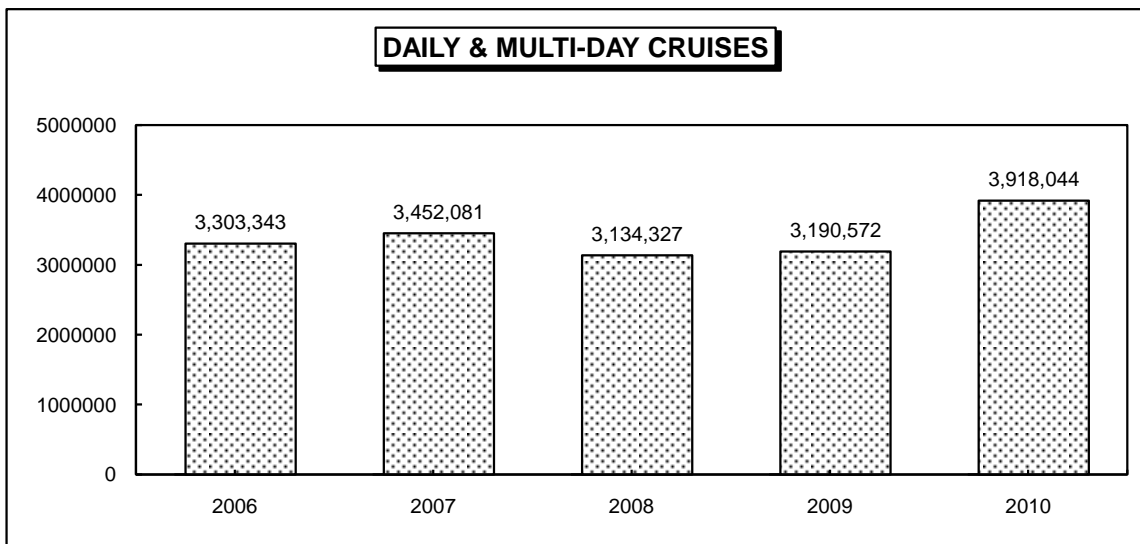

## GREATER FORT LAUDERDALE PORT EVERGLADES TOTAL PASSENGER COUNTS

<u>2009</u>	<u>DEBARKS</u>	<u>EMBARKS</u>	<u>IN-TRANSIT</u>	<u>TOTAL</u>	<u>2010</u>	<u>DEBARKS</u>	<u>EMBARKS</u>	<u>IN-TRANSIT</u>	<u>TOTAL</u>
Jan	252,603	242,385	5,135	500,123	Jan	245,608	240,897	8,041	494,546
Feb	202,346	206,342	3,297	411,985	Feb	198,515	200,300	6,667	405,482
Mar	222,053	222,832	3,189	448,074	Mar	212,884	214,948	7,316	435,148
Apr	158,838	152,348	1,430	312,616	Apr	185,665	177,427	5,559	368,651
May	60,226	61,004	1,100	122,330	May	112,939	118,293	3,277	234,509
Jun	54,694	54,658	77	109,429	Jun	94,083	94,773	1,261	190,117
Jul	65,739	65,294	153	131,186	Jul	117,507	117,685	1,438	236,630
Aug	69,739	69,464	168	139,371	Aug	106,575	106,670	1,901	215,146
Sep	37,805	37,299	297	75,401	Sep	81,207	79,860	2,119	163,186
Oct	94,440	98,025	1,149	193,614	Oct	118,996	125,325	12,413	256,734
Nov	167,721	163,056	3,042	333,819	Nov	200,512	201,097	8,056	409,665
Dec	<u>195,356</u>	<u>212,395</u>	<u>4,873</u>	<u>412,624</u>	Dec	<u>247,203</u>	<u>253,704</u>	<u>7,323</u>	<u>508,230</u>
<b>Totals:</b>	1,581,560	1,585,102	23,910	3,190,572	<b>Totals:</b>	1,921,694	1,930,979	65,371	3,918,044

**Note: Total Passengers includes embarks, debarks and in-transits.**